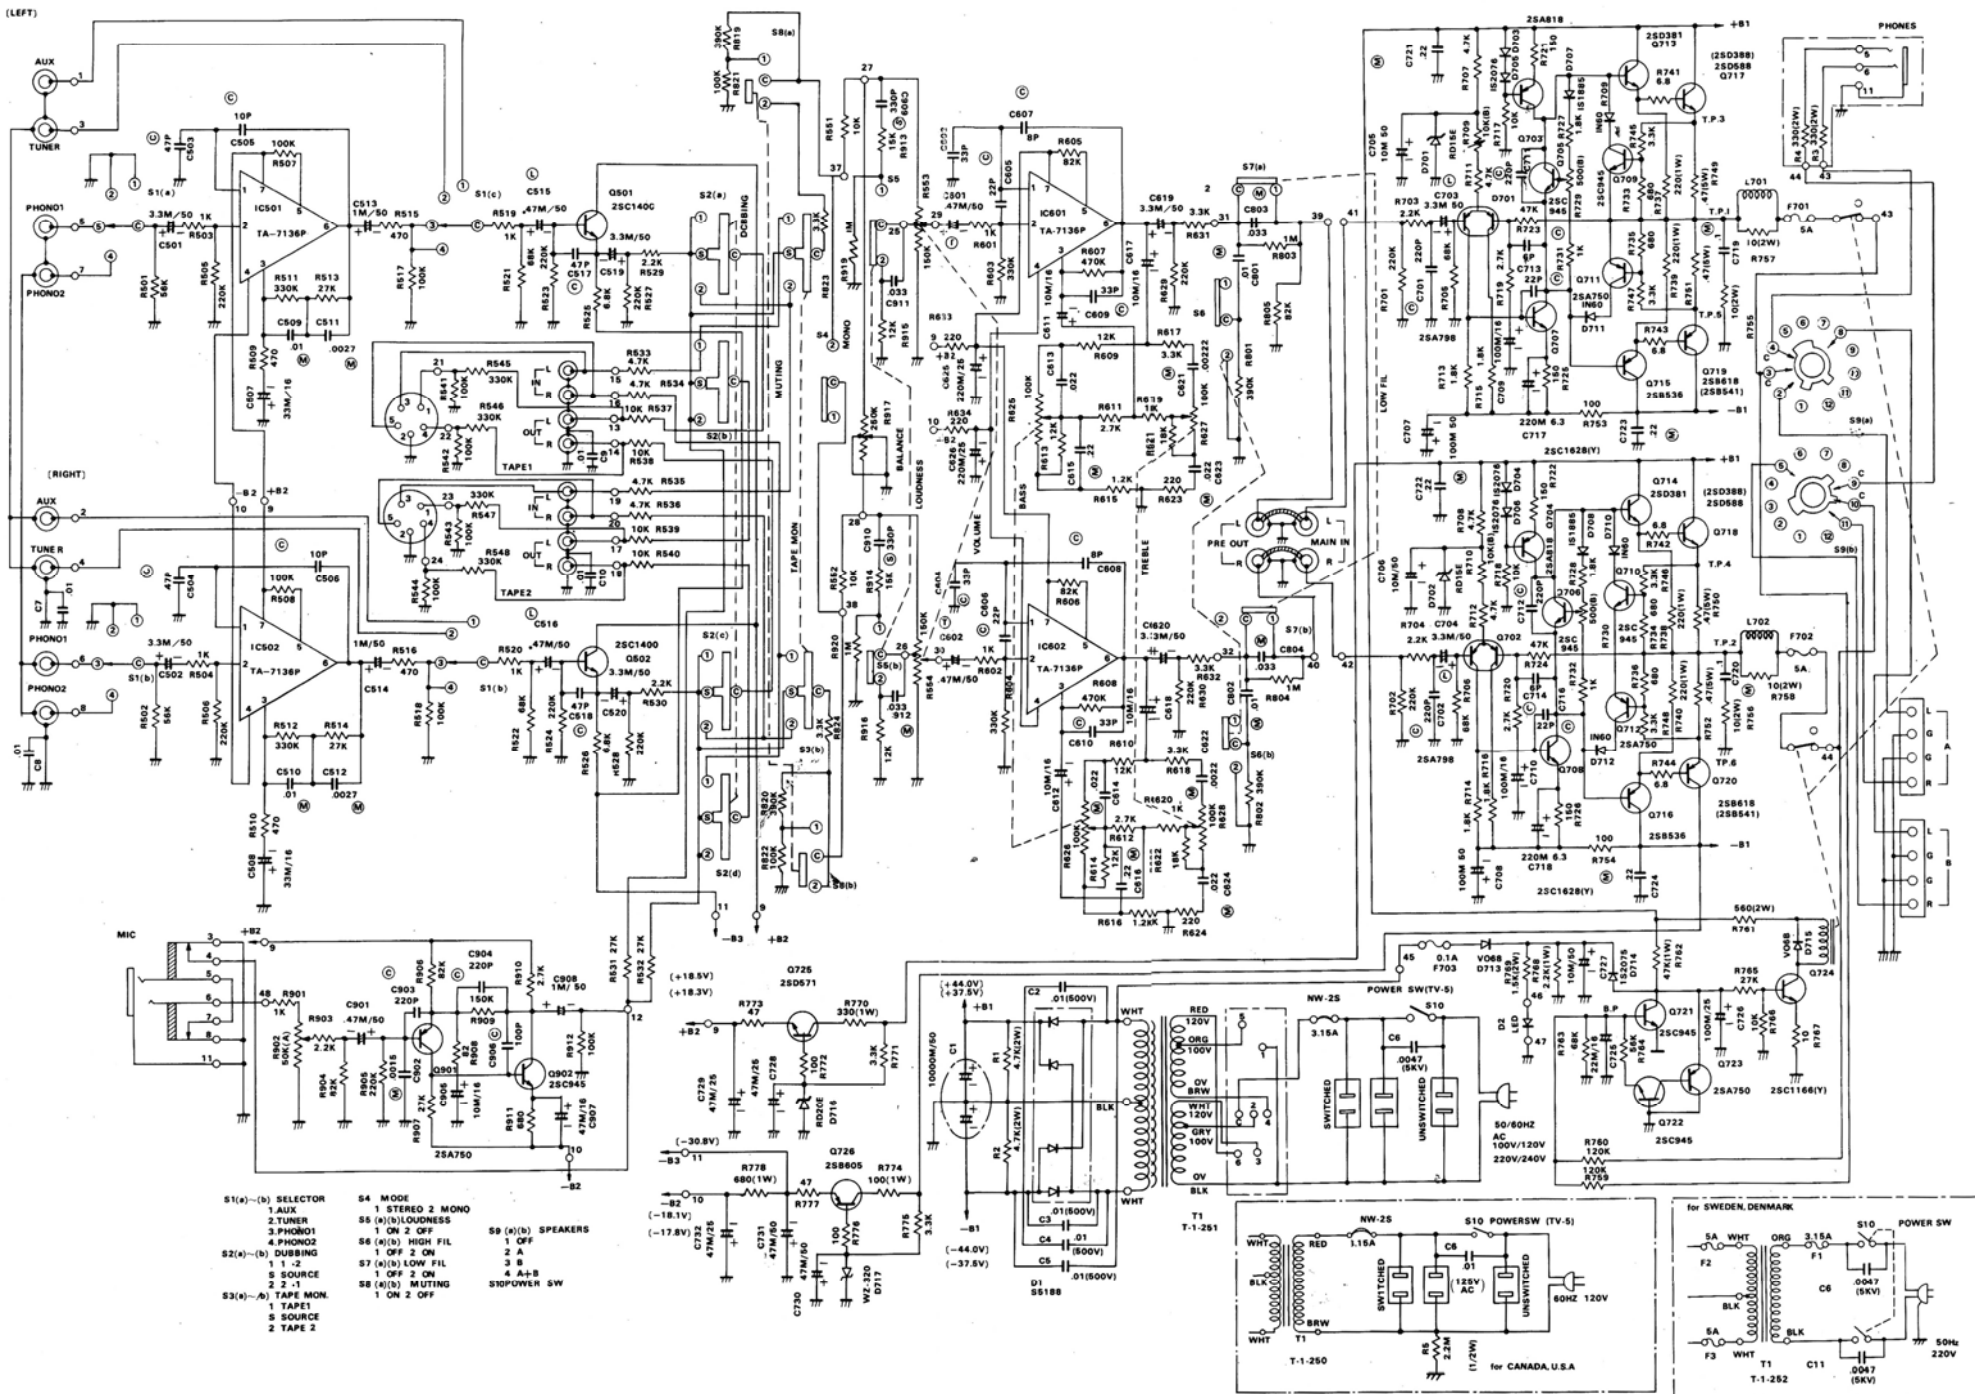

SERVICE MANUAL

TRM-750
INTEGRATED STEREO AMPLIFIER

NIKKO

OVERALL DIAGRAM TRM-750

- S1(a)-(b) SELECTOR
 1 AUX
 2 TUNER
 3 PHONO1
 4 PHONO2
- S2(a)-(b) DUBBING
 1 1 - 2
 2 1 - 1
 3 SOURCE
 4 A+B
 5 SOURCE
 2 TAPE 2
- S3(a)-(b) TAPE MON.
 1 TAPE1
 2 TAPE 2
- S4 MODE
 1 STEREO 2 MONO
- S5 (a)(b) LOUDNESS
 1 ON 2 OFF
- S6 (a)(b) HIGH FIL
 1 OFF 2 ON
- S7 (a)(b) LOW FIL
 1 OFF 2 ON
- S8 (a)(b) MUTING
 1 ON 2 OFF
- S9 (a)(b) SPEAKERS
 1 OFF
 2 A
 3 A+B
 4 A+B
 5 POWER SW